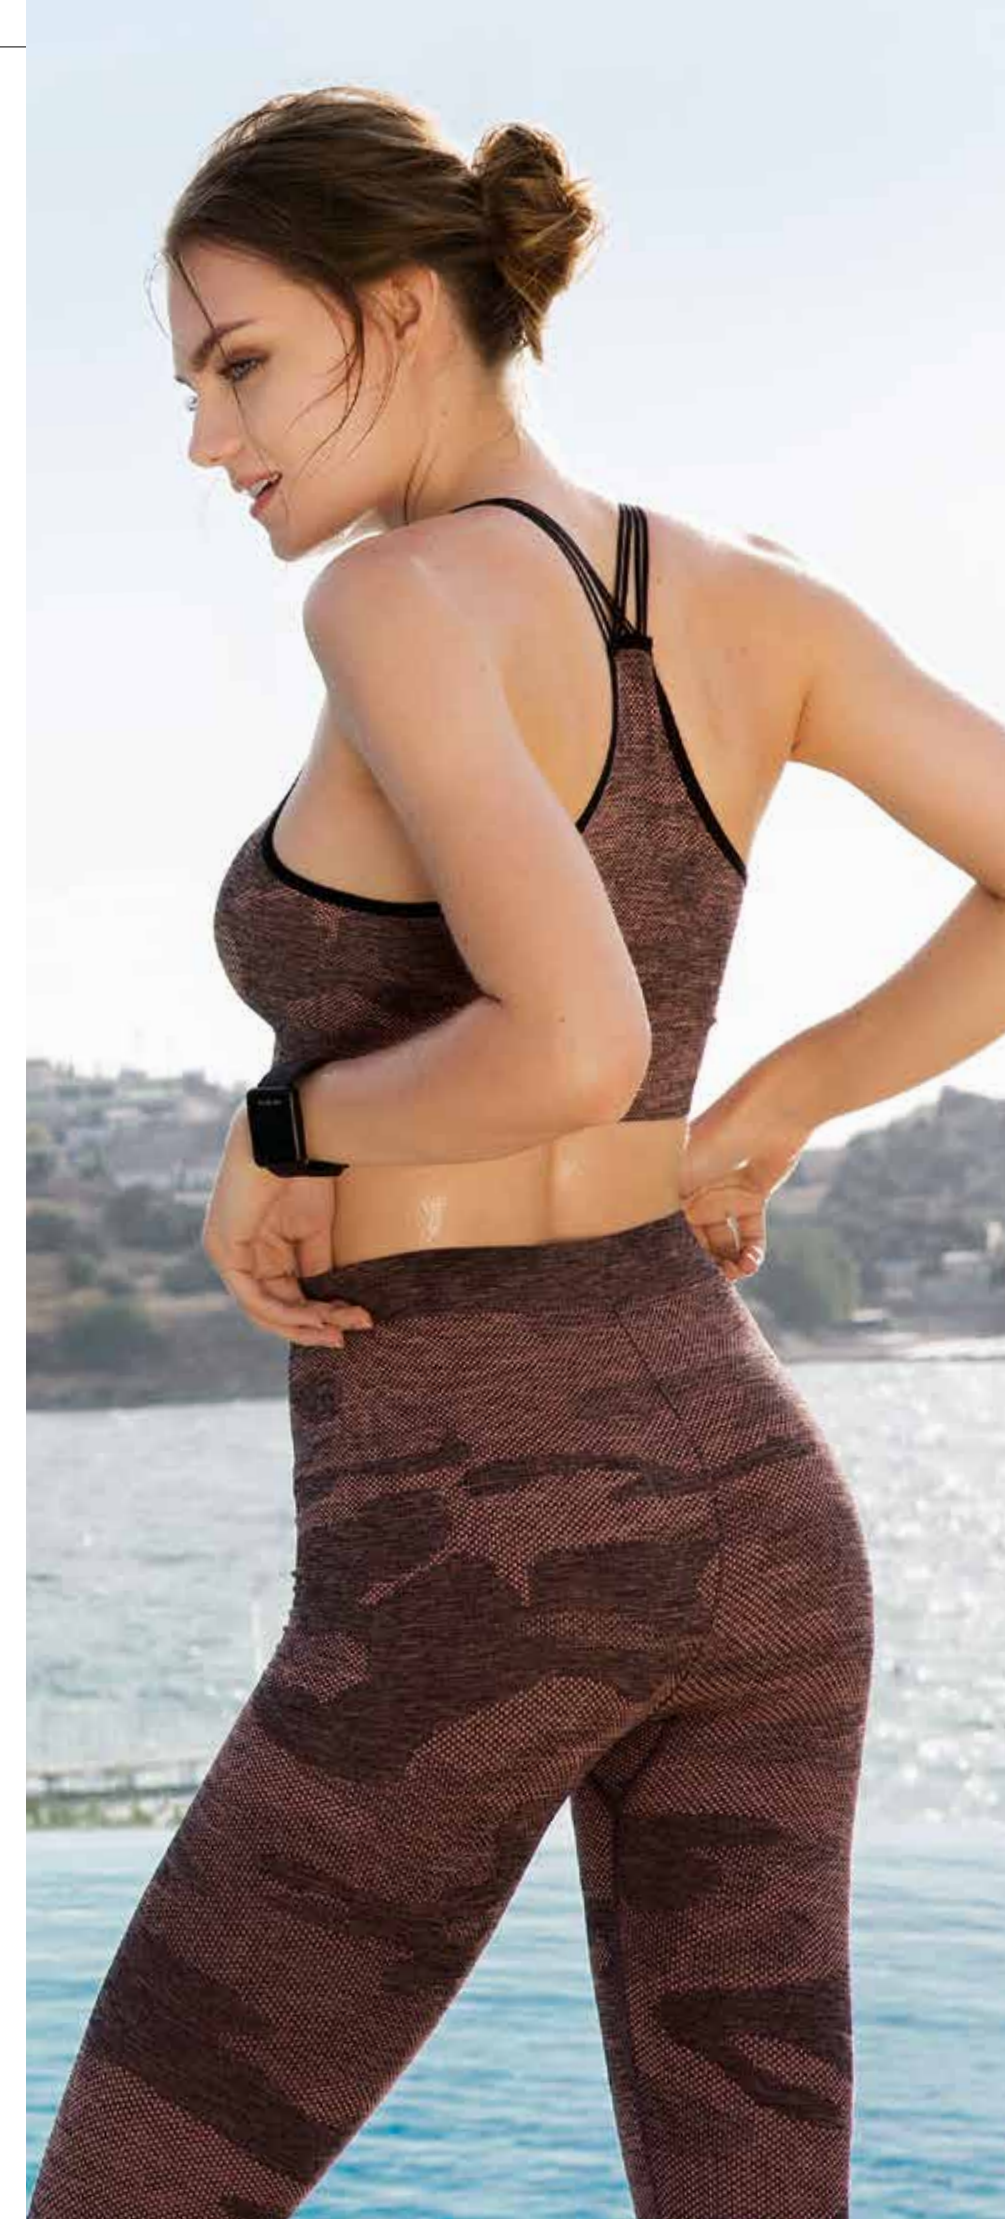

TOP **S207** S M L XL
TIGHTS **S214** S M L XL
grey salmon lilac
gri somon lila

sty

is

yeni

inci