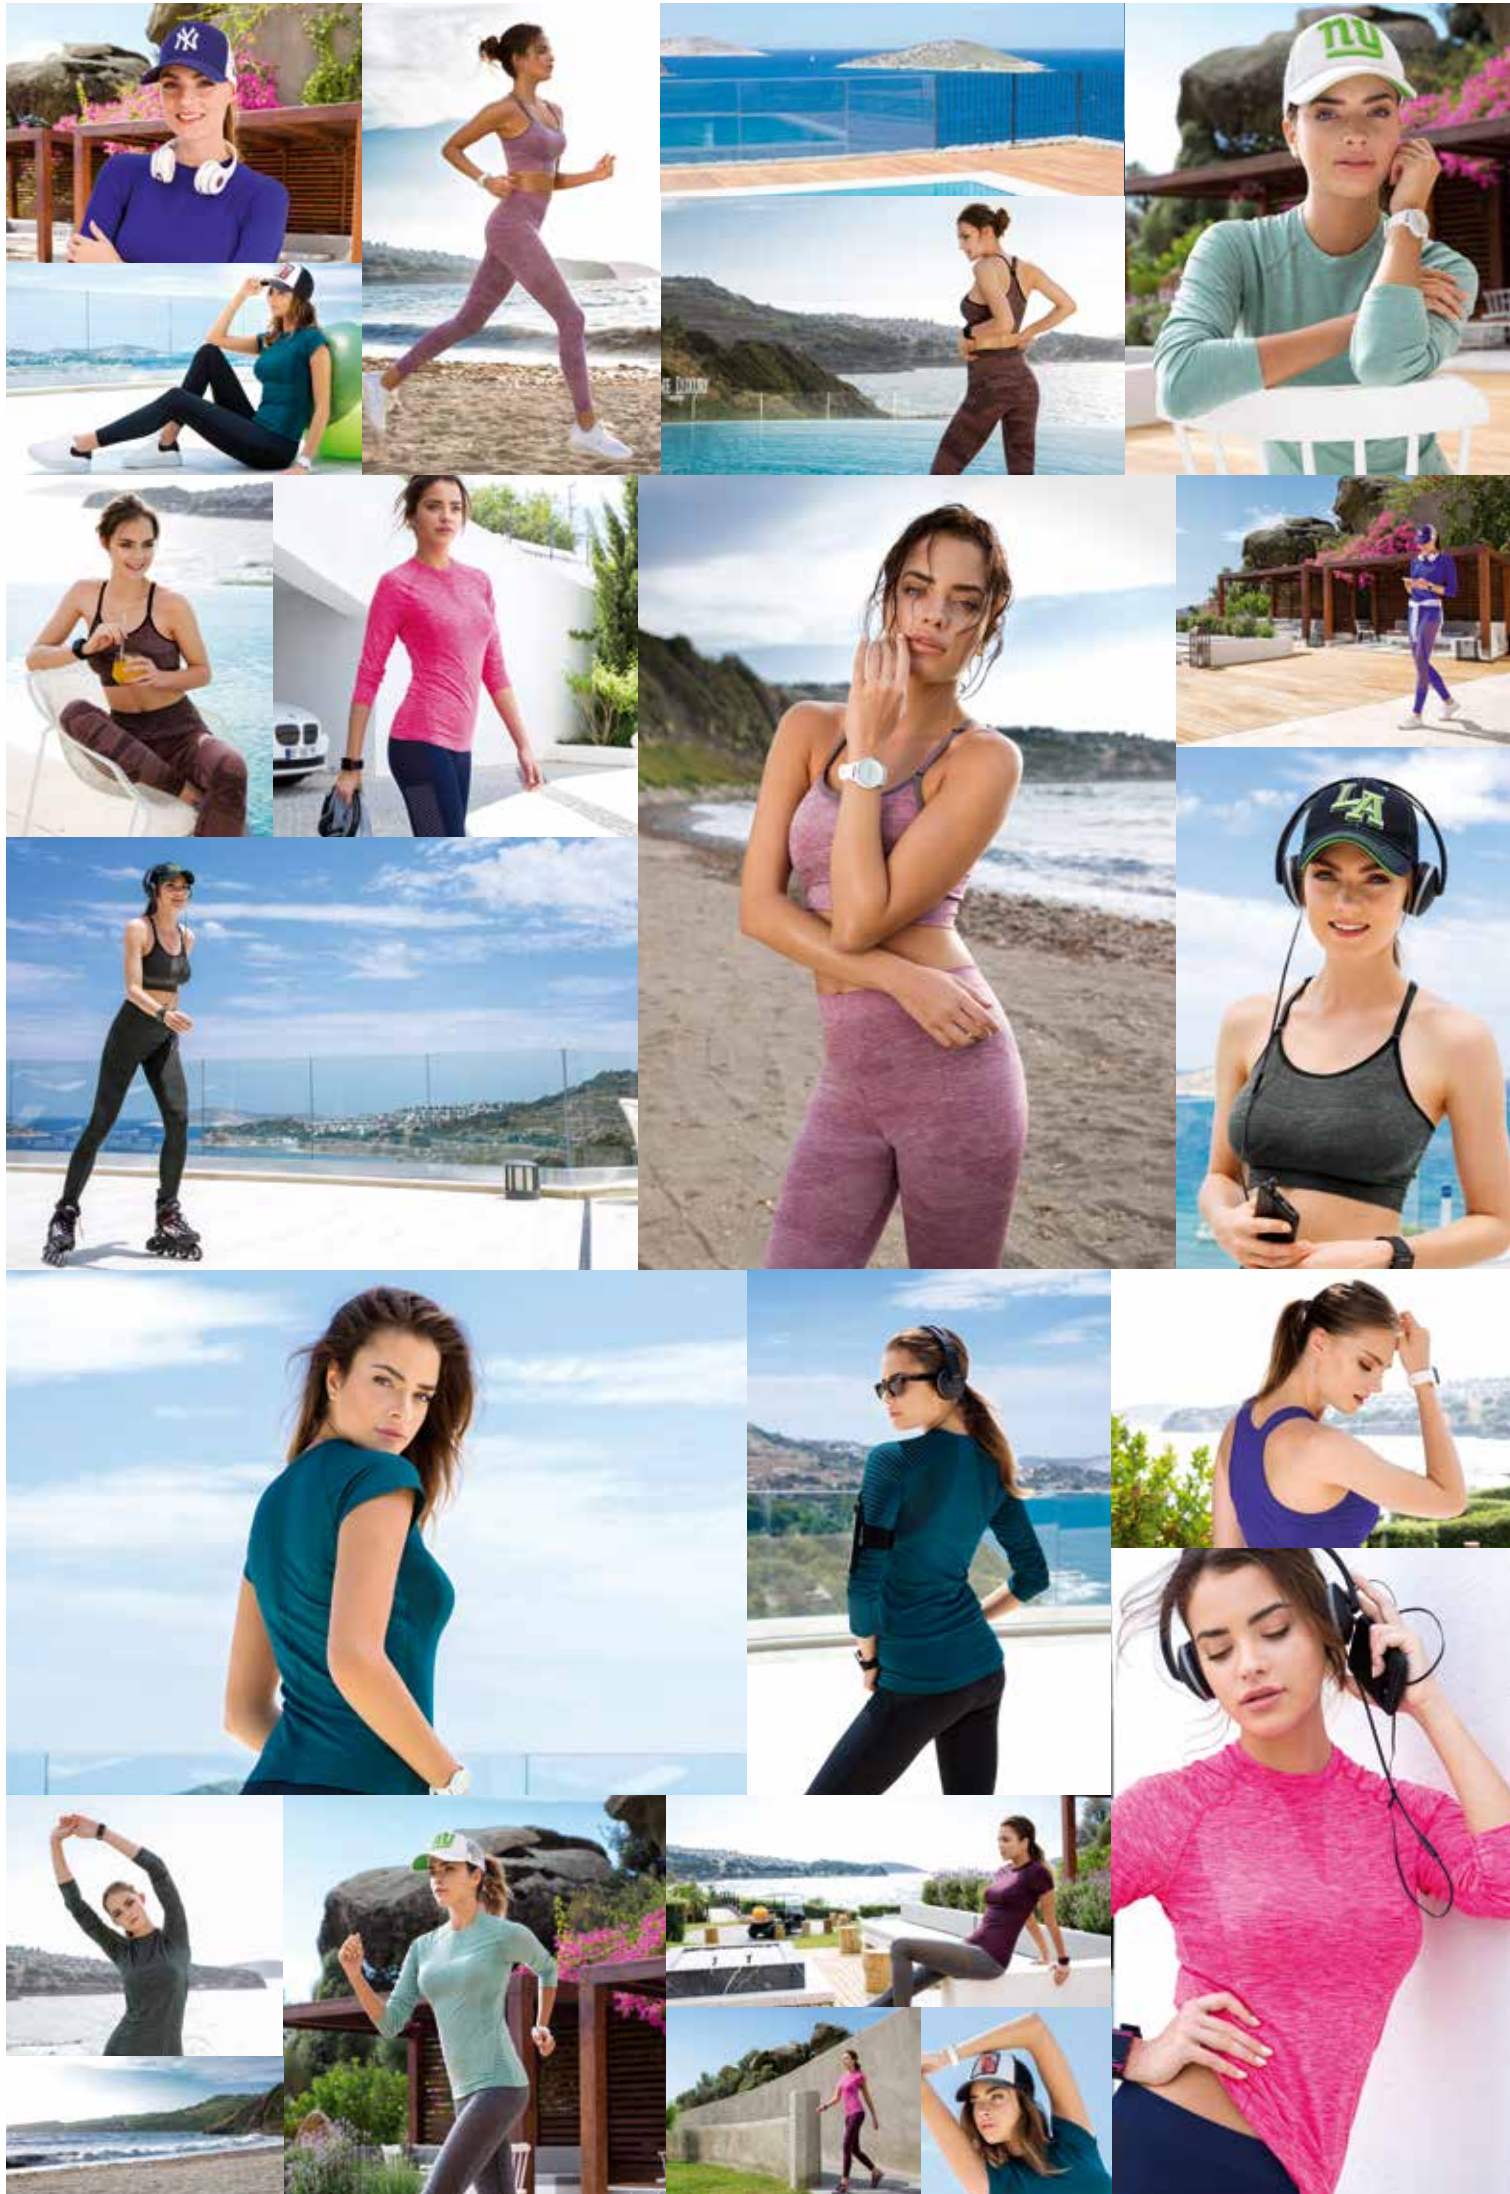

Yeniinci®

SPORT WEAR

f yeniinciunderwear t yeniinci y yeniinci i yeni_inci

Sayın tüketici, satın almayı düşünüyorsanız Yeni İnci ürünlerinin bir kanserine neden olabilecek hiçbir kanserojen madde içermediği AZO testi ile belgelenmiştir. Bundan sonra da yapacağınız tüm alışverişinizde AZO testinden geçerek hiçbir kanserojen madde içermediği belgelenmiş olan ürünü tercih etmeniz sağlığınız açısından çok önemlidir.

Merkez

Ferhatpaşa Cad. Şehit Naci Çakar Sokak No:9 Bayrampaşa İSTANBUL /TÜRKİYE
Tel: +90 212 613 83 33 (pbx) Fax: +90 212 612 68 15

Fabrika

Topçular Mahallesi Tikveşli Çıkmaşı No: 11 Bayrampaşa İSTANBUL/ TÜRKİYE
Tel: +90 212 674 22 25 (pbx) Fax: +90 212 612 65 94

www.yeniinci.com info@yeniinci.com