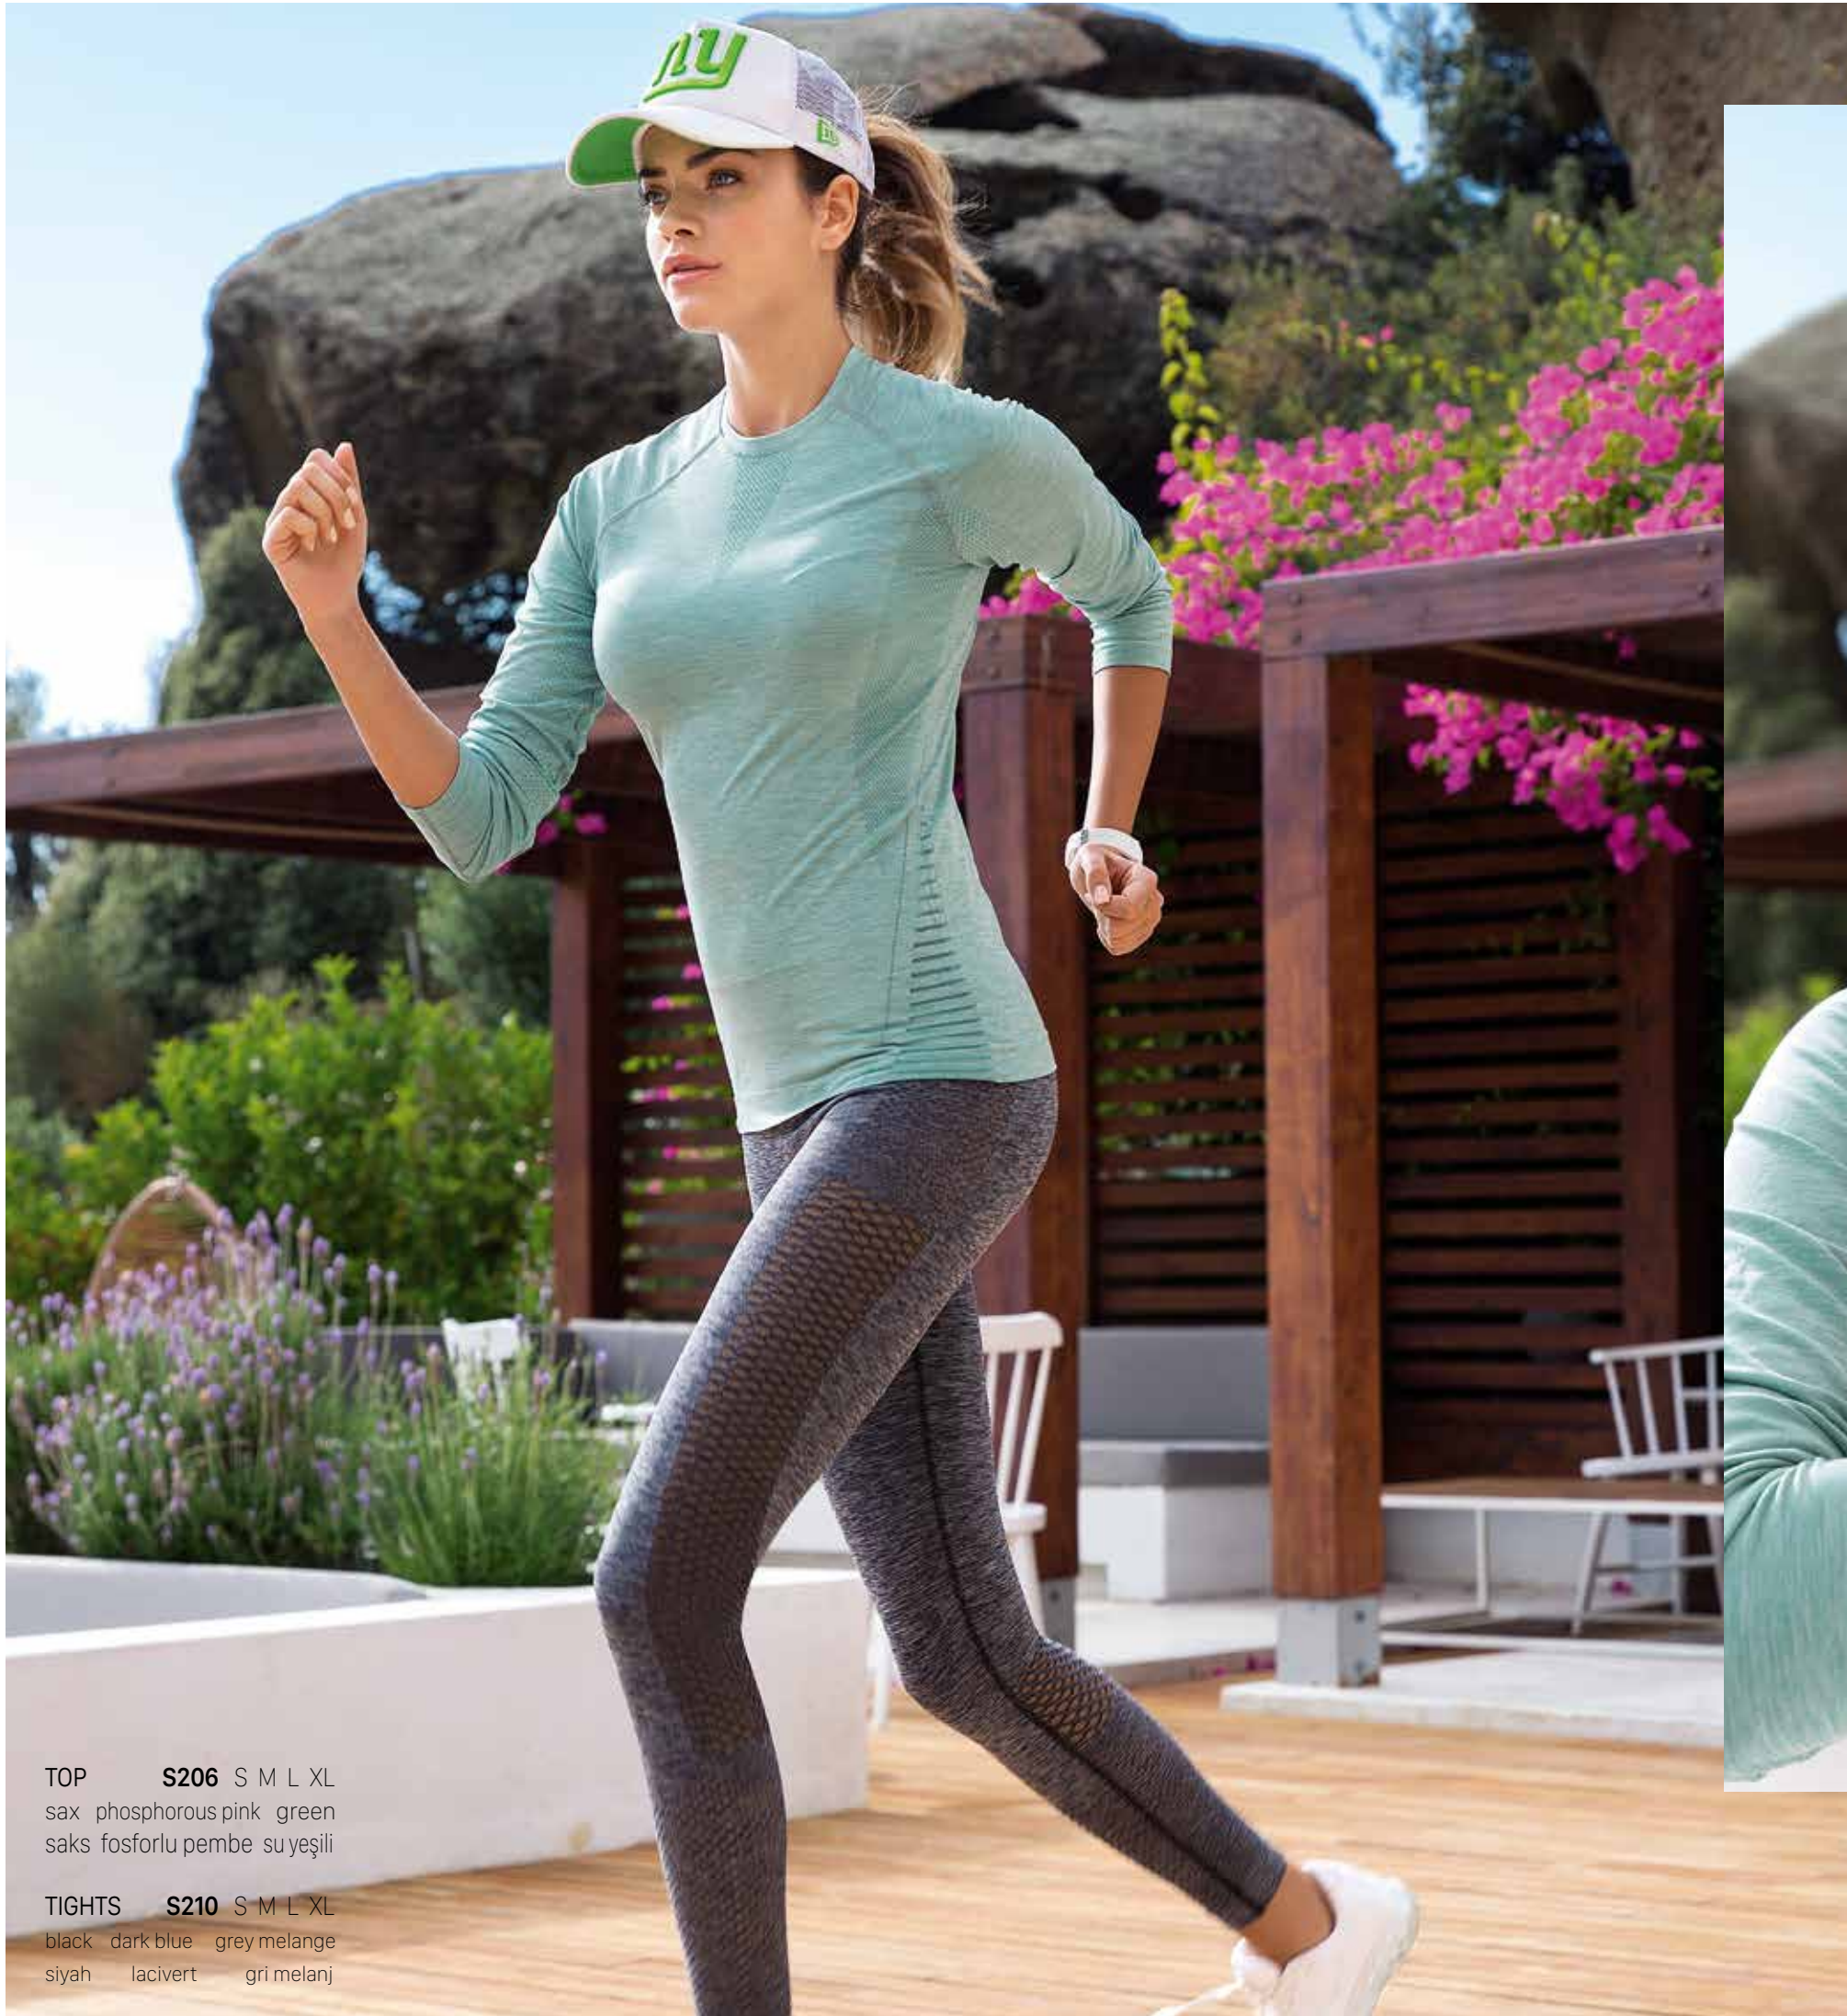

TOP **S206** S M L XL
sax phosphorous pink green
saks fosforlu pembe su yeşili

TIGHTS **S210** S M L XL
black dark blue grey melange
siyah lacivert gri melanj