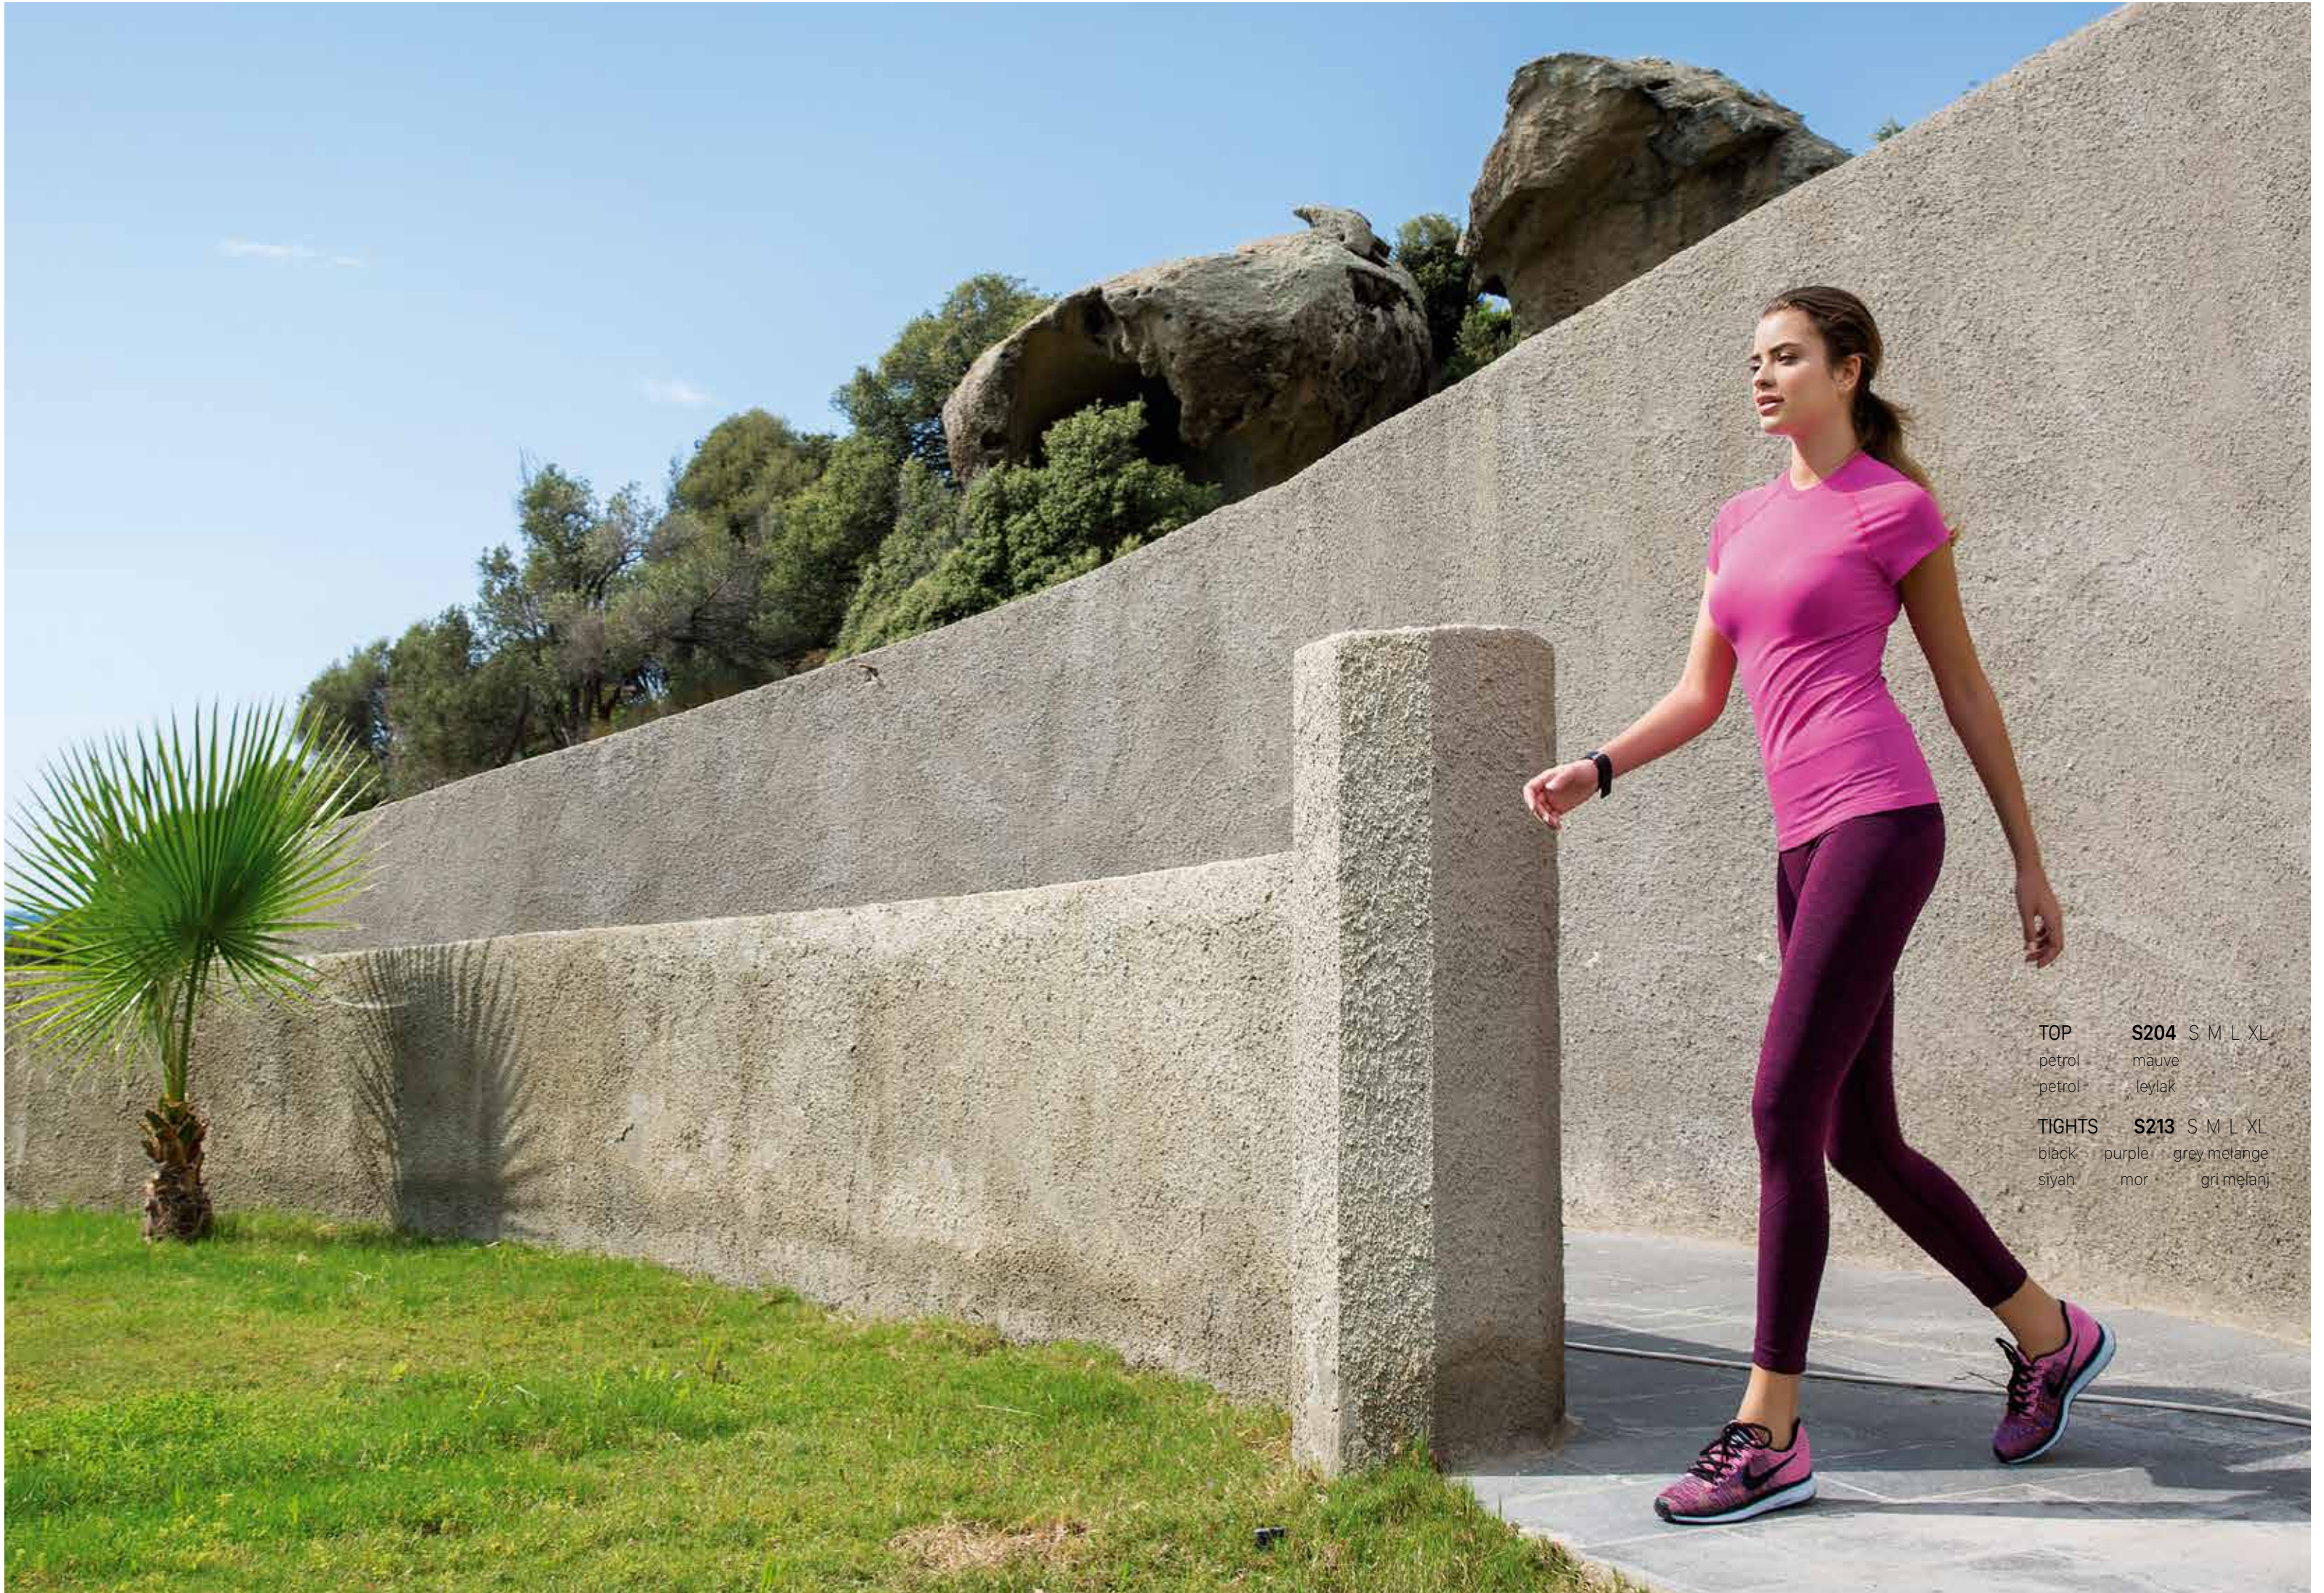

TOP **S204** S M L XL
petrol mauve
petrol leylak

TIGHTS **S213** S M L XL
black purple grey melange
siyah mor gri melanj