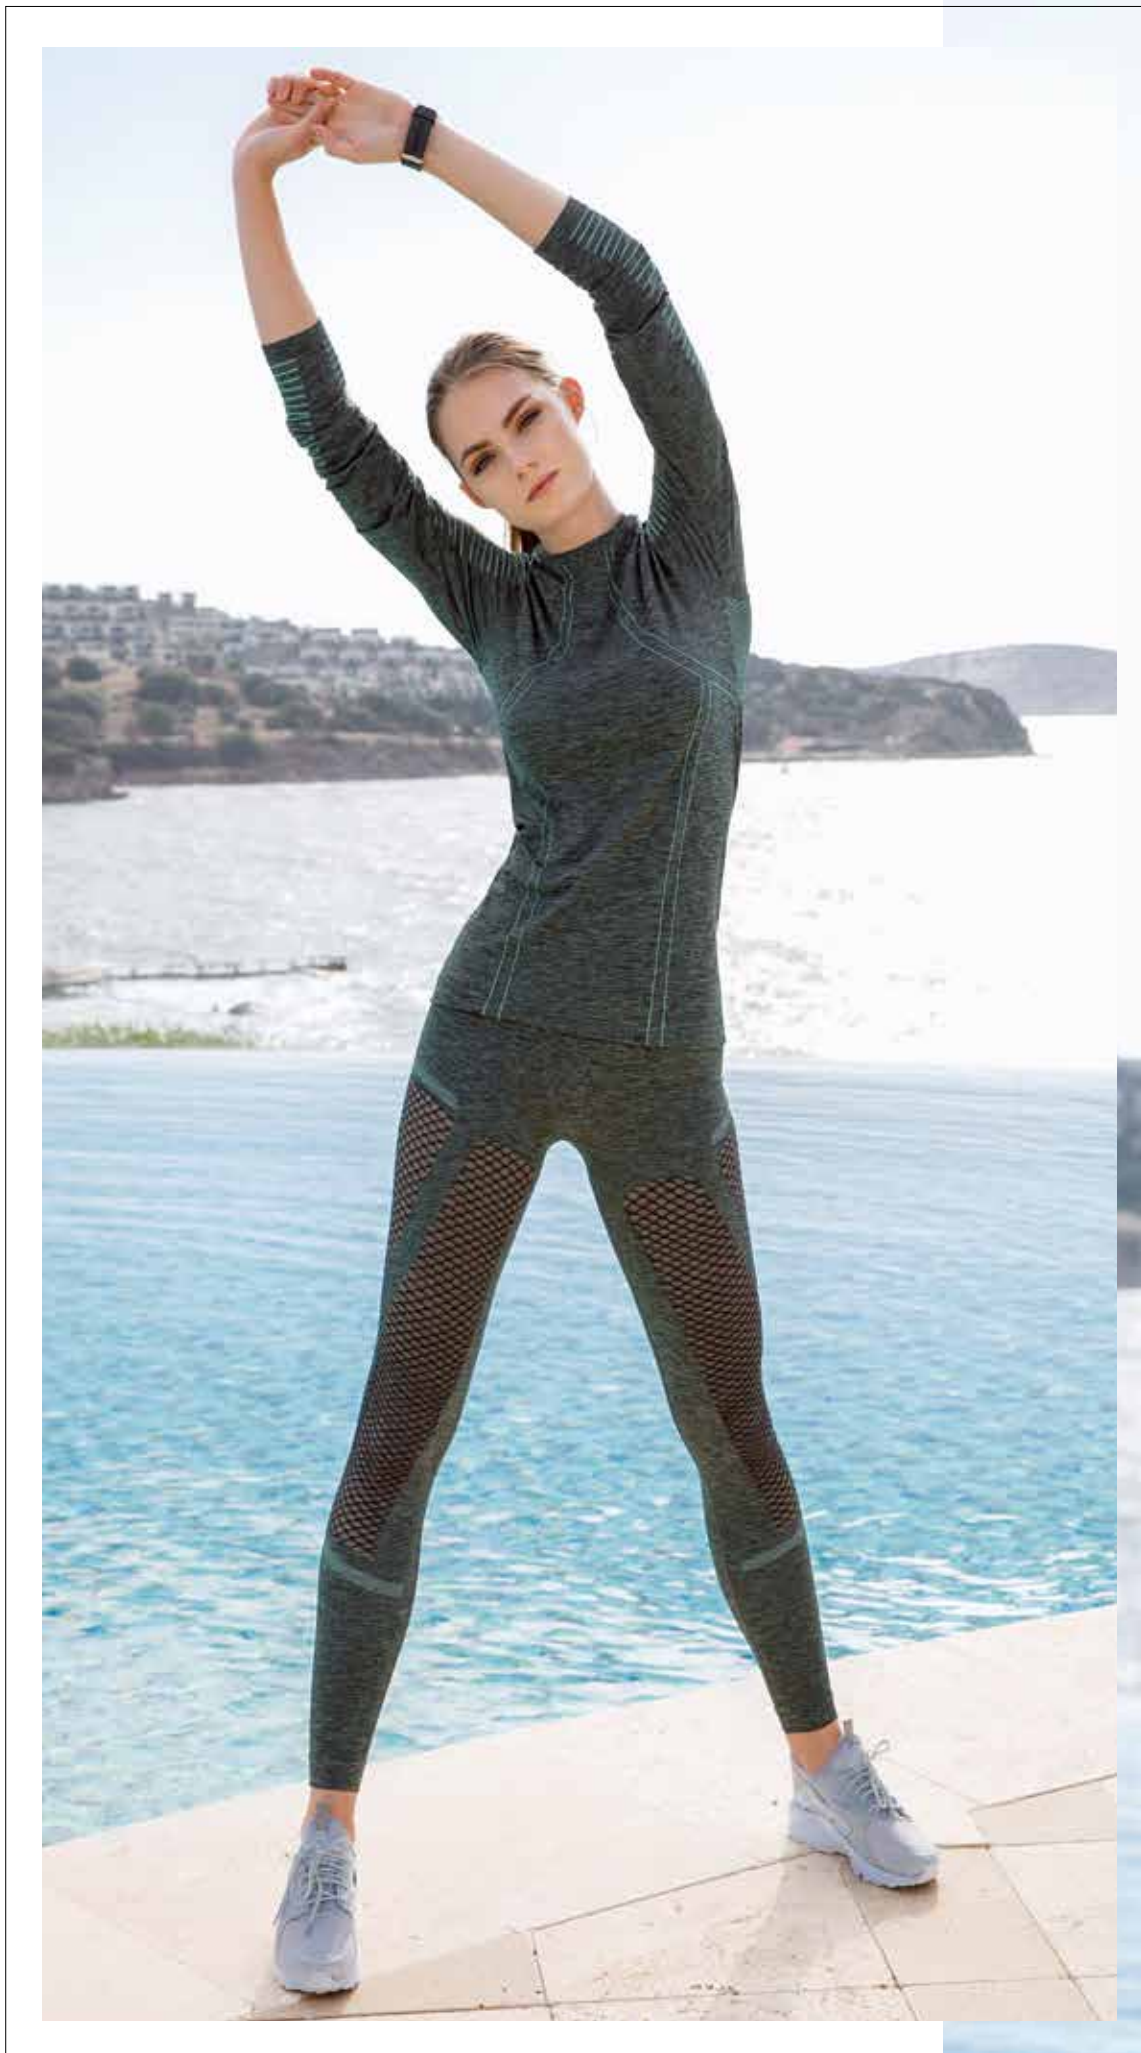

YeniInci
SPORTWEAR

TOP **S205** S M L XL
green melange petrol lilac
gri melanj petrol lila

TIGHTS **S212** S M L XL
sax salmon melange green melange
saks somon melanj yeşil melanj