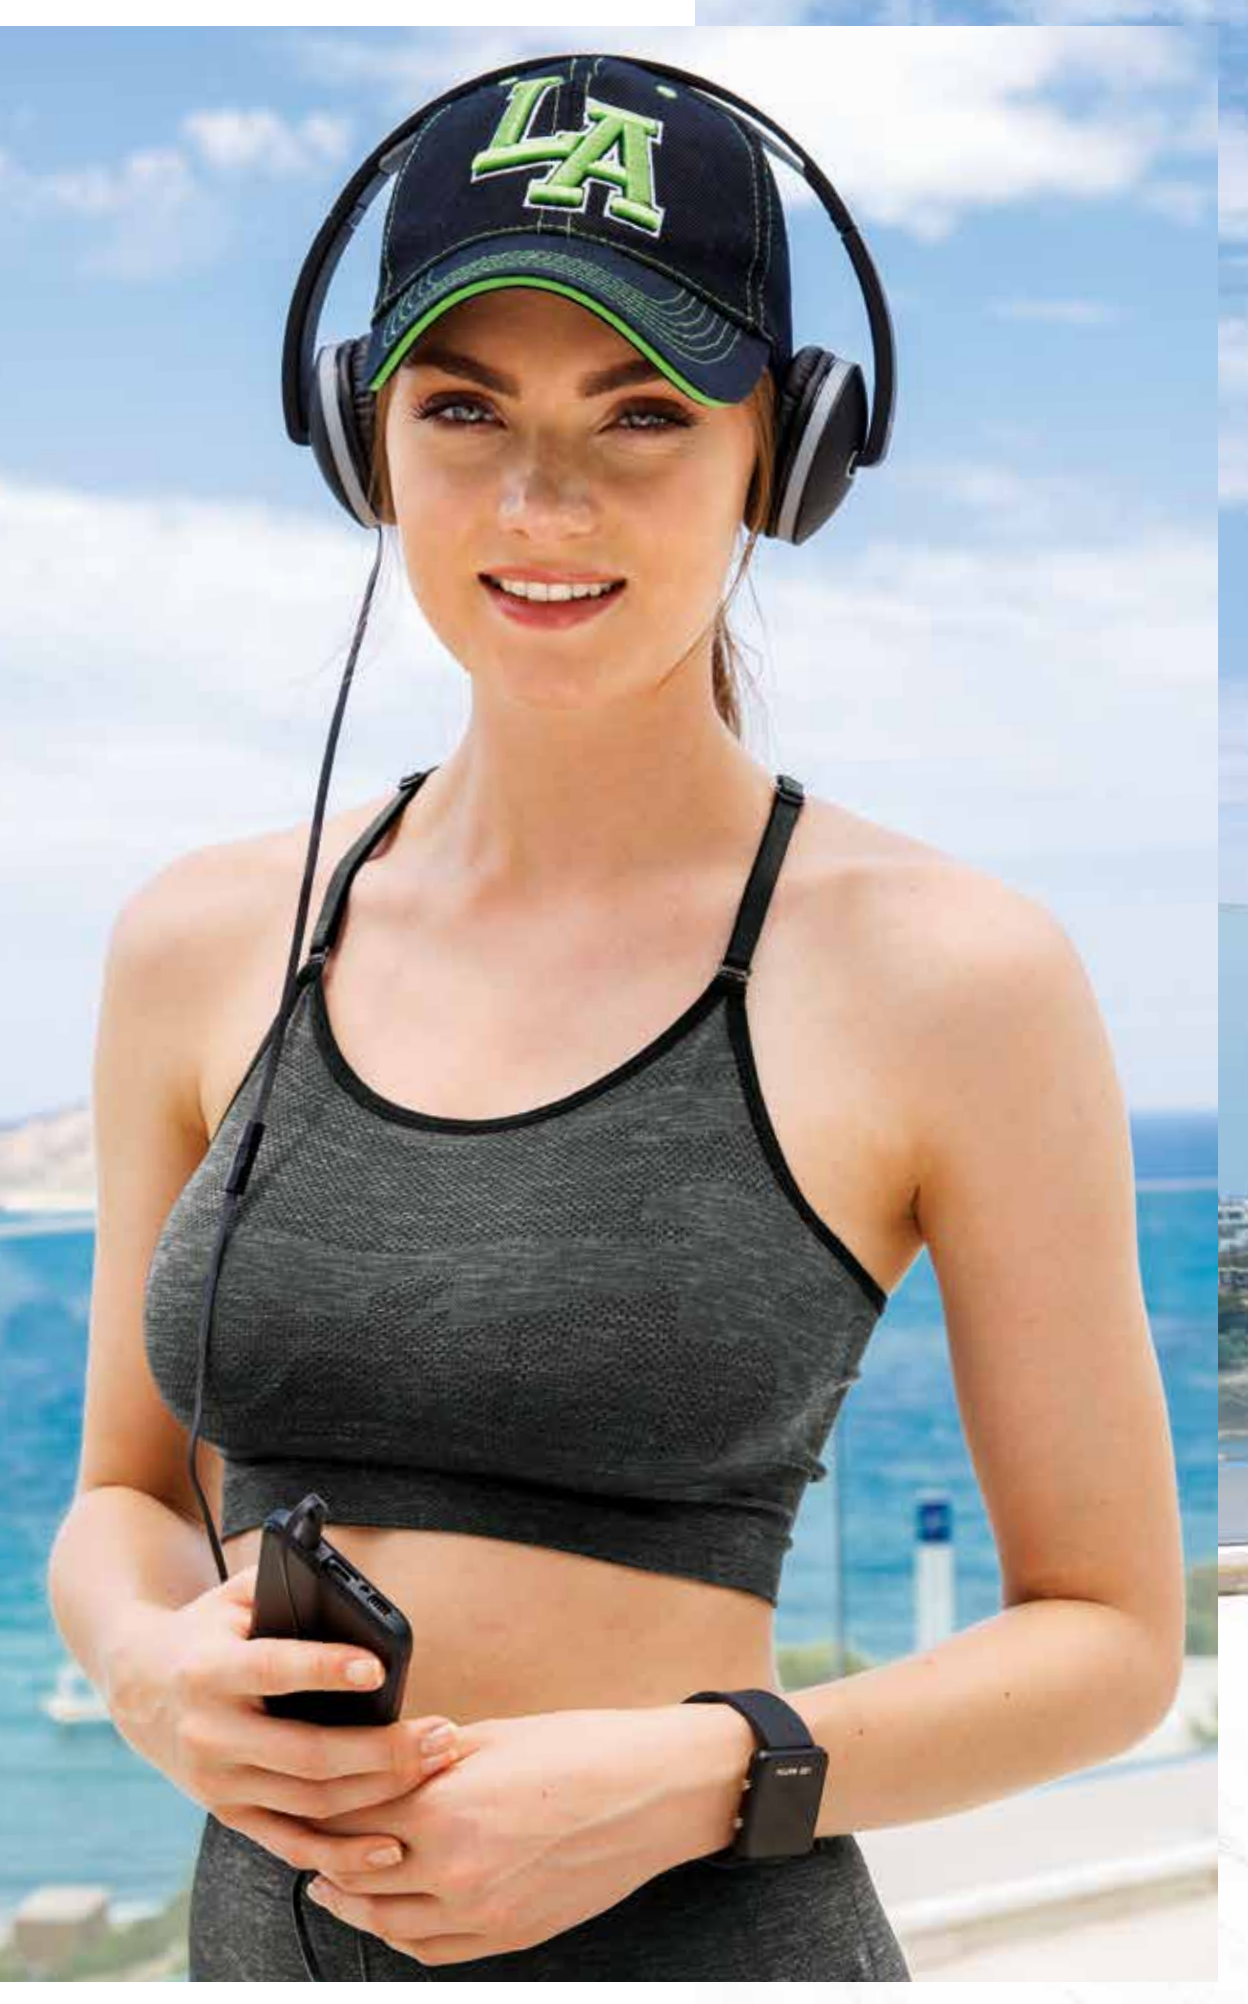

YeniInci
SPORTWEAR

BODRUM
TURKEY

SEAMFREE
SPORT

SEAMFREE
FREE YOURSELF
SEAMLESS

YENI INCI SEAMLESS SPORT TIGHTS&LINGERIE COLLECTION

TOP **S207** S M L XL
TIGHTS **S214** S M L XL
grey salmon lilac
gri somon lila